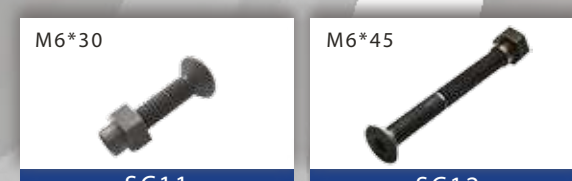

Metal Base

Accessories

Bolts & Nuts

Special Parts

INTELLIGENT DEVICES FOR HANDLING

PRODUCT RANGE