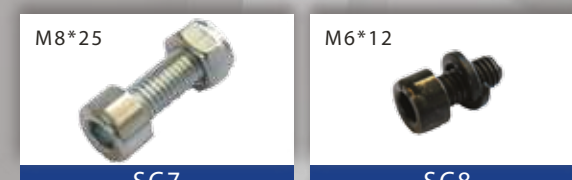

STEEL (28,6 X 1 Ø 28.6X2)

- White
- Grey
- Black
- on request

ALUMINUM (28 X 1.5 Ø 28X2.5)

- Silver anodized
- Black anodized

ESD Tubes (28,6 X 1 Ø 28.6X2)

- Black

Assembled Items

ESD compatibility on request for whole range.

Metal Base

Accessories

Bolts & Nuts

Special Parts

INTELLIGENT DEVICES FOR HANDLING

PRODUCT RANGE

FLEXIBLE SOLUTIONS WITH ENDLESS POSSIBILITIES

The **ONLY RANGE** of joints that accept **STEEL & ALUMINIUM** pipes with a diameter of **28-28.6mm**